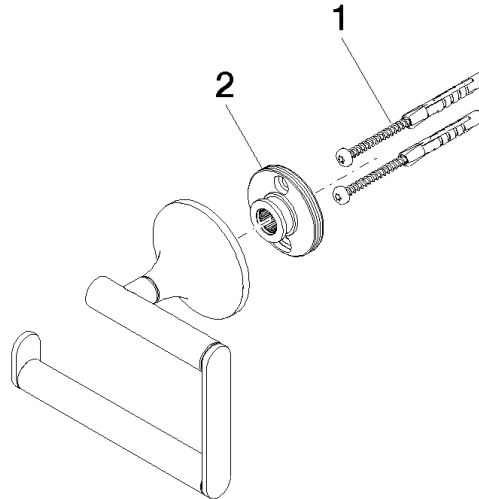

83 500 809

- width 130mm
- height 108 mm
- rosette Ø 60 mm
- 63mm projection

	Chrome	83 500 809-00
	Brushed Platinum	83 500 809-06
	Platinum	83 500 809-08
	Dark Chrome	83 500 809-19
	Brushed Durabronze (23kt Gold)	83 500 809-28
	Brushed Bronze	83 500 809-42
	Brushed Champagne (22kt Gold)	83 500 809-46
	Champagne (22kt Gold)	83 500 809-47
	Brushed Dark Platinum	83 500 809-99

83 500 809

mm [inches]

83 500 809

Parts for other finishes can be found here: Brushed Platinum

### Spare parts list

No.	Item Number	Name	Quantity used	Delivery time
1	05 30 31 025 00 90	fixing set	1	2
2	90 17 20 759 00 90	disc	1	2